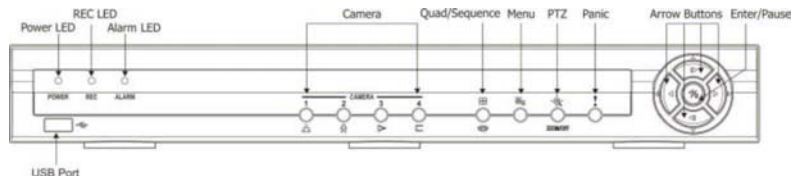

INPUTS/OUTPUTS

Alarm Input 4 TTL, NC/NO programmable, 4.3V threshold
Alarm Output 2 relay out, terminal block, NC&NO, 0.5A @ 125VAC, 1A @ 30VDC
Alarm Reset Input 1 TTL, terminal block
Internal Buzzer 80db at 10cm
Network Connectivity 10/100 Base Ethernet, RS-232C for external modem
Audio Input 1 line level
Audio Output 1 line level

CONNECTORS

Video Input Composite 4 BNC
Video Loop Composite 4 BNC
Monitor Output Composite 1 BNC (selectable CVBS - VGA)
Monitor Output VGA 1 VGA; 15 pin D (selectable CVBS - VGA)
Audio In 1 RCA connector
Audio Out 1 RCA connector
Alarms Terminal block
Alarm Reset In Terminal block
Ethernet Port RJ-45
RS-232C Serial Port DB9 (P)
USB Port 1 front panel (1.1)
IR Port 1 remote control

STORAGE

Primary Storage 1 HDD
Backup Storage USB (HDD, CD-RW, Flash Drive)

GENERAL

Dimensions 13.38" x 1.81" x 12.20"
(W x H x D) (340mm x 46mm x 310mm)
Unit Weight 7.05 lbs. (3.2kg)
Shipping Weight 9.7 lbs. (4.4kg)
Shipping Dimensions 18.1" x 6.2" x 16.1"
(W x H x D) (460mm x 158mm x 410mm)
Operating Temperature 41°F to 104°F (5°C to 40°C)
Operating Humidity 0% to 90%
Power 100–240 VAC, 0.6A, 50/60Hz

APPROVAL UL, CB, CE, FCC, MIC

Front Panel