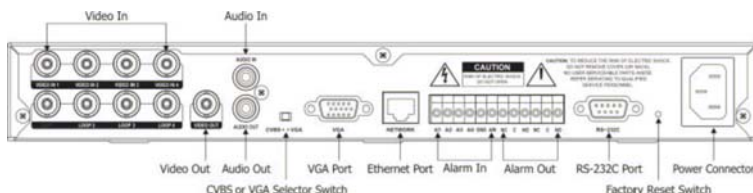

Rear Panel

360 Vision Technology Ltd
Unit 7 Seymour Court
Manor Park
Runcorn
Cheshire WA7 1SY
Tel. 0870 903 3601